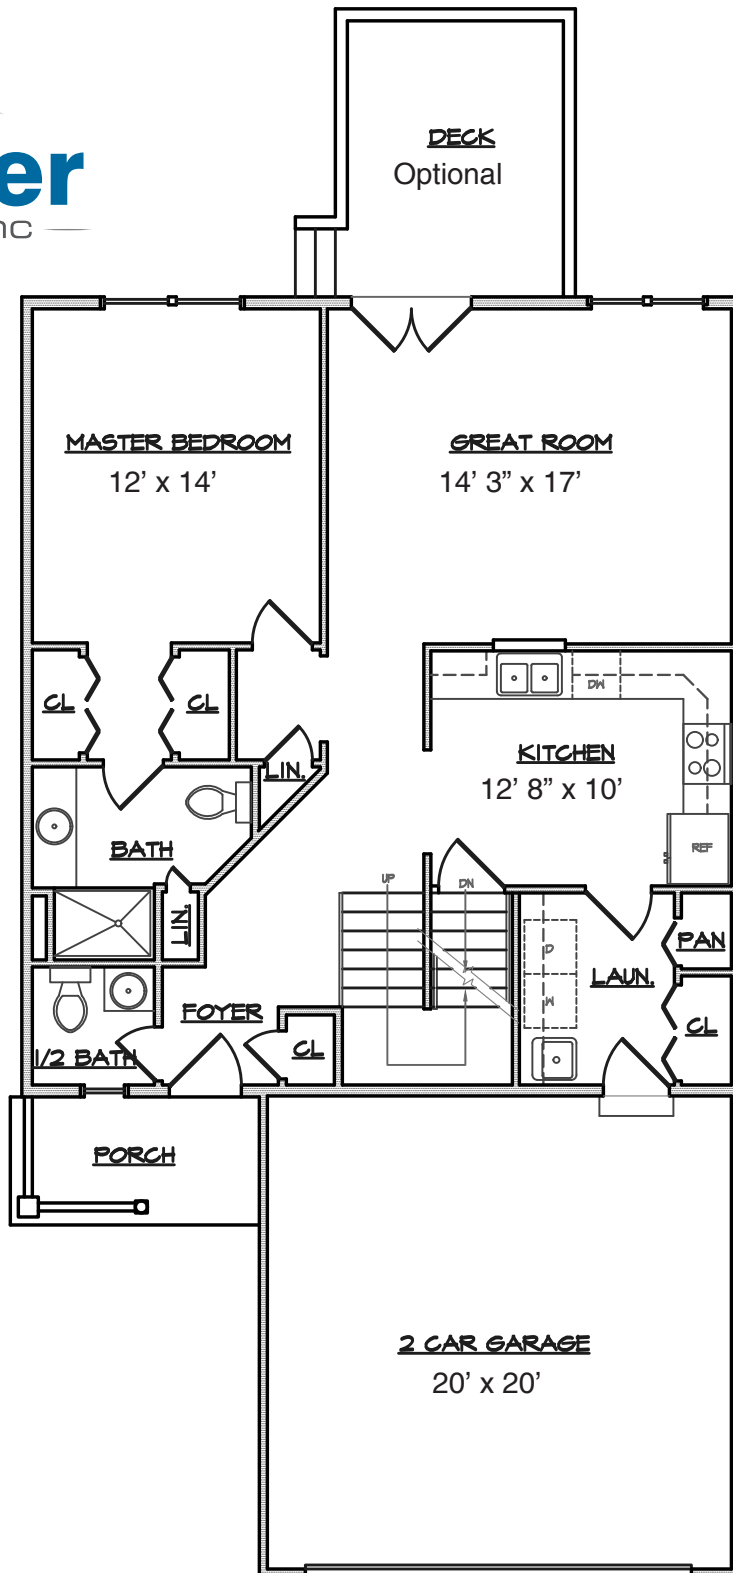

The Meadows

at Martin's Run

The Skylark

1600 SQ FT
3 bedroom
2 1/2 bath

Starting at
\$229,000

Jason McAllister
440-897-5900
jason@mcallisterconstructioninc.com
www.mcallisterconstructioninc.com

All information is believed to be accurate, but not guaranteed. Prices and specifications are subject to change without notice.
Floor plans may reflect available options.